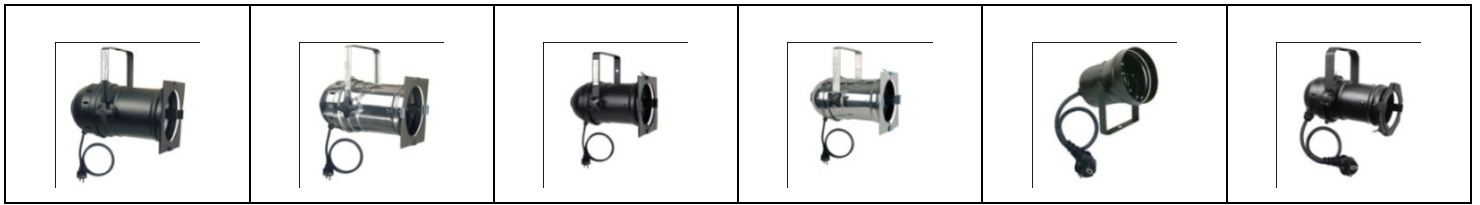

Par Cans	Our Price
Par64 1kw c/w Parsafe w/kit & c/frame, black or silver	£26.04
Par56 300w c/w Parsafe w/kit & c/frame, black or silver	£27.83
Par36 Pin spot 6v 30w	£9.57
Par16 Birdie mains c/w wiring kit & c/frame	£9.52

	Our Price
Par64 Colour frame	£4.13
Par56 Colour frame	£4.00
Parsafe CE wiring kit for Par 56/64	£19.09